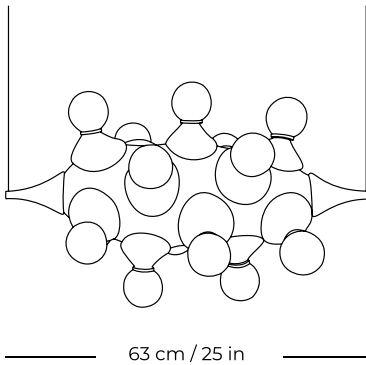

/ Model B1

Overall size:	Width: 63 cm / 25 in Height: 38 cm / 15 in Depth: 38 cm / 15 in
Materials:	Blowing glass, aluminum
Light source:	15 W "ZVIR" Custom LED module 1W, 100Lm, 24V, Temperature 3000K, dimming, Power supply provided